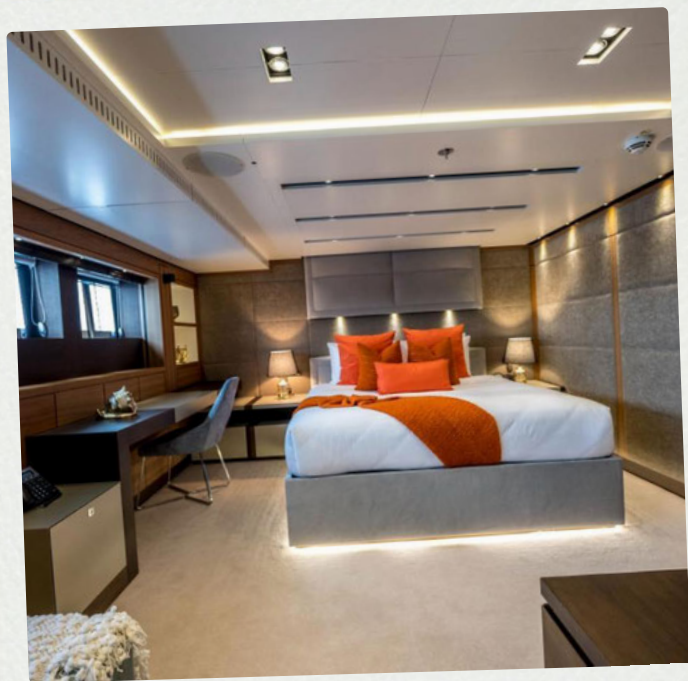

NAVIS ONE

📍 Phuket

About this yacht

Experience a Lavish Cruise on the Navis One Yacht

Indulge in a luxurious voyage on the Navis One Yacht, boasting an ultra-modern and elegantly powerful exterior with a naval appearance that exudes purpose and style. The yacht's spacious layout is designed for both family and friends' holidays, as well as high-end corporate or media events, offering both comfort and functionality.

Boat Type: Super Yacht
Length: 154 Feet
Speed: 12 Knots Cruising
Pax: 50 Max

SKIPPA

Amenities

The Lower Deck has 4 guest cabins with ensuite bathrooms and are carefully designed and luxuriously furnished for maximum peace and comfort, with the latest entertainment equipment in all rooms. Each cabin is connected to an IP system which enables not only the control of HVAC functions and lighting but also the intercom, telephone, and internet connection.

The Main Deck hosts dining and areas to relax and socialise, with full height windows providing panoramic views. Forward is the spacious and completely private master suite, with its own office, walk-in wardrobe and his-and-her bathroom areas.