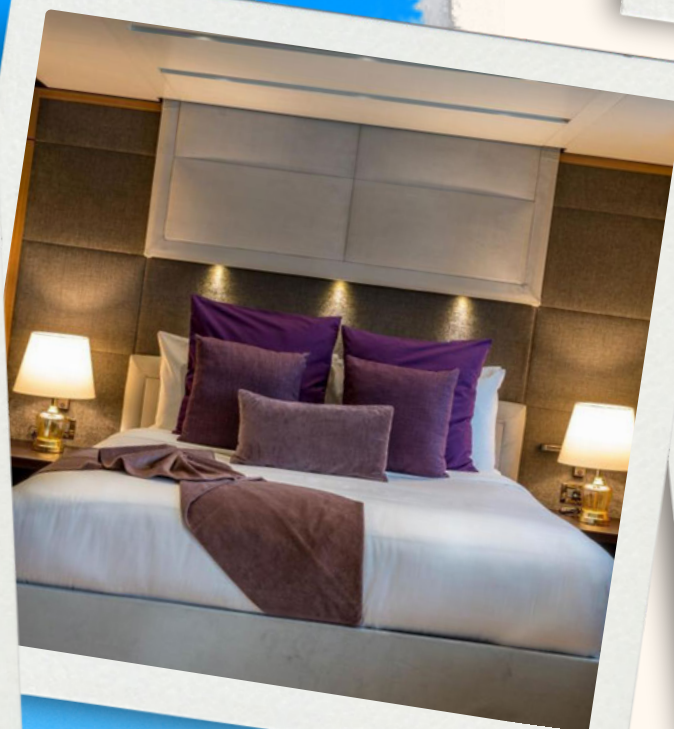

NAVIS ONE

📍 Phuket

About this yacht

Experience a Lavish Cruise on the Navis One Yacht

Indulge in a luxurious voyage on the Navis One Yacht, boasting an ultra-modern and elegantly powerful exterior with a naval appearance that exudes purpose and style. The yacht's spacious layout is designed for both family and friends' holidays, as well as high-end corporate or media events, offering both comfort and functionality.

Boat Type: Super Yacht
Length: 154 Feet
Speed: 12 Knots Cruising
Pax: 50 Max

SKIPPA

Amenities

The Lower Deck has 4 guest cabins with ensuite bathrooms and are carefully designed and luxuriously furnished for maximum peace and comfort, with the latest entertainment equipment in all rooms. Each cabin is connected to an IP system which enables not only the control of HVAC functions and lighting but also the intercom, telephone, and internet connection.

The Main Deck hosts dining and areas to relax and socialise, with full height windows providing panoramic views. Forward is the spacious and completely private master suite, with its own office, walk-in wardrobe and his-and-her bathroom areas.